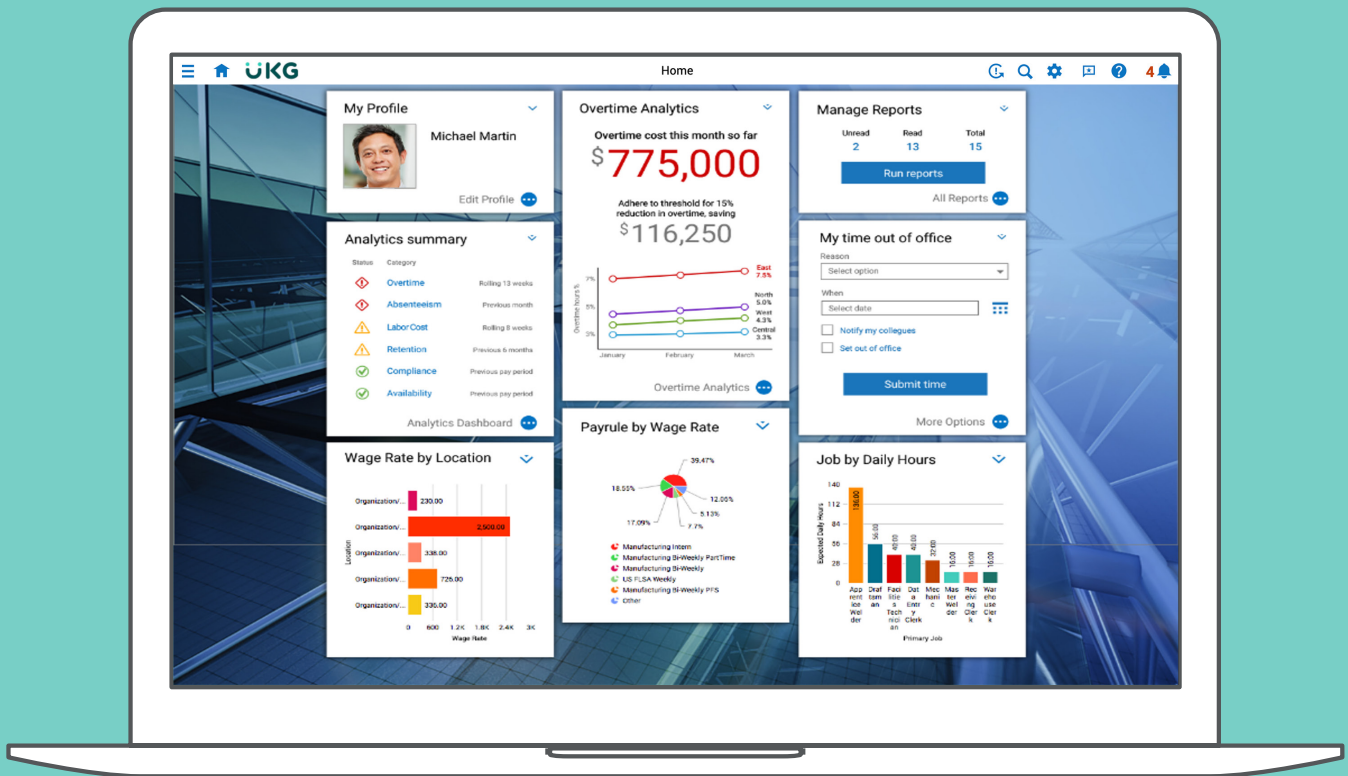

Analytics

Empowering people managers to turn insight into action – **in seconds**

UKG Dimensions™ Analytics delivers insights instantly to your frontline and operational people managers so they can confidently make impactful labour decisions backed by data. Easily identify, manage and optimise opportunities for labour cost savings and productivity, with KPIs, metrics and thresholds created to help you stay on track with your business goals in real time.

Personalised business indicators

KPIs, metrics and thresholds help your people managers align to business goals in real time so they can make impactful labour decisions confidently, minimising labour costs and maximising productivity.

Instant insight

With Analytics, you can truly manage in the moment thanks to real-time data. Simple, easy-to-read visualisations help people managers understand what actions they need to take to course-correct and avert potential issues before they happen – all at a glance.

Continuously improve results by managing to organisation specific or best practice KPIs

Key Features of UKG Dimensions Analytics

- Built for frontline and operational managers
- Seamless experience on the UKG D5 Platform™
- Real-time data and reporting
- Nearly 150 KPIs and metrics included out of the box
- Ability to build and tailor KPIs with KPI Builder
- Configurable dashboard tiles on the home page
- Mobile-friendly