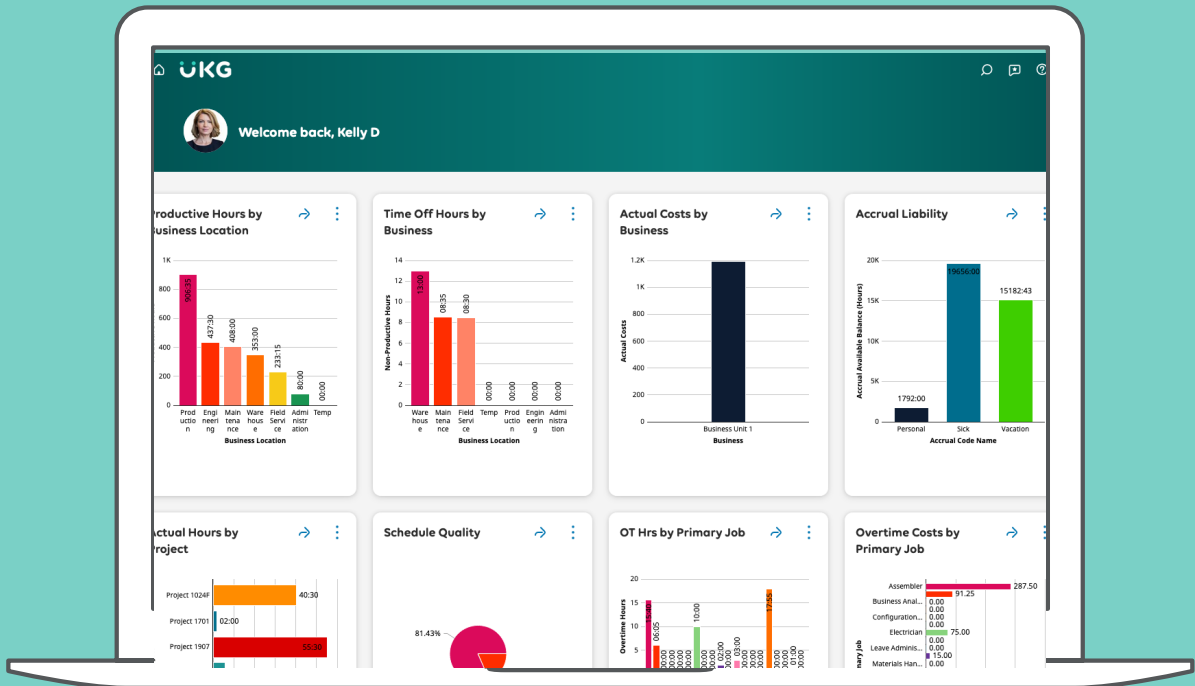

UKG Pro Workforce Management Analytics

Empowering managers with actionable insights

UKG Pro Workforce Management™ Analytics delivers insights instantly to your frontline and operational people managers so they can confidently make impactful labour decisions backed by data. Easily identify, manage, and optimise opportunities for labour cost savings and productivity, with KPIs, metrics, and thresholds that help your teams stay on track with your business goals in real time.

Personalised business indicators

KPIs, metrics, and thresholds help your people managers align to business goals in real time so they can make impactful labour decisions confidently, minimising labour costs and maximising productivity.

Actionable insights

Simple, easy-to-read visualisations help

people managers understand what actions they need to take to course-correct and avert potential issues before they happen — all at a glance.

Workforce data made simpler

behaviour issues

Continuously improve results by managing to organisation-specific or best practice KPIs

Key Features of UKG Pro Workforce Management Analytics

- Built for frontline and operational managers
- Seamless experiences powered by the [UKG Flex platform](#)
- Real-time data and reporting
- Nearly 150 KPIs and metrics included out of the box
- Ability to build and tailor KPIs with KPI Builder
- Configurable dashboard tiles on the home page
- Mobile-friendly